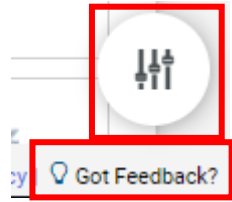

Toggle Between New and Classic Experiences

The toggle switch is in the bottom Righthand corner of the eMarketplace screens

Click on the toggle switch and choose the option you want to try. You can switch back and forth as often as you like