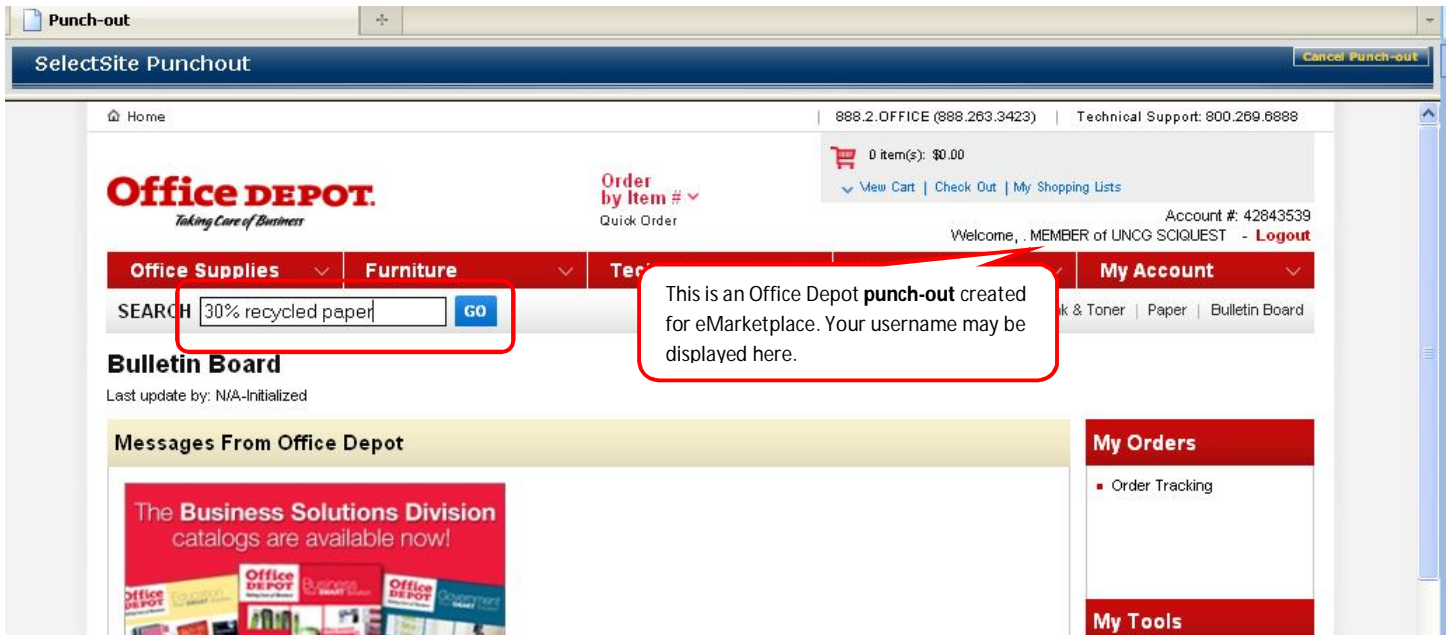

# Punch-out Orders

Punch-out shopping allows users to search an external supplier's web-based catalog to find items to purchase. Once selected, items are returned to the eMarketplace shopping cart for processing.

1. Click the vendor's icon listed in the Punch-out section or click Suppliers (See **Browse Suppliers** Instructions).

2. You are taken to that vendor's external website. \*\*\*PLEASE NOTE\*\*\*This is not the vendor's standard website that you would find when performing a Google search. This is a webpage created for eMarketplace, specifically for UNCG. You can order your items here just as you would from the standard website.