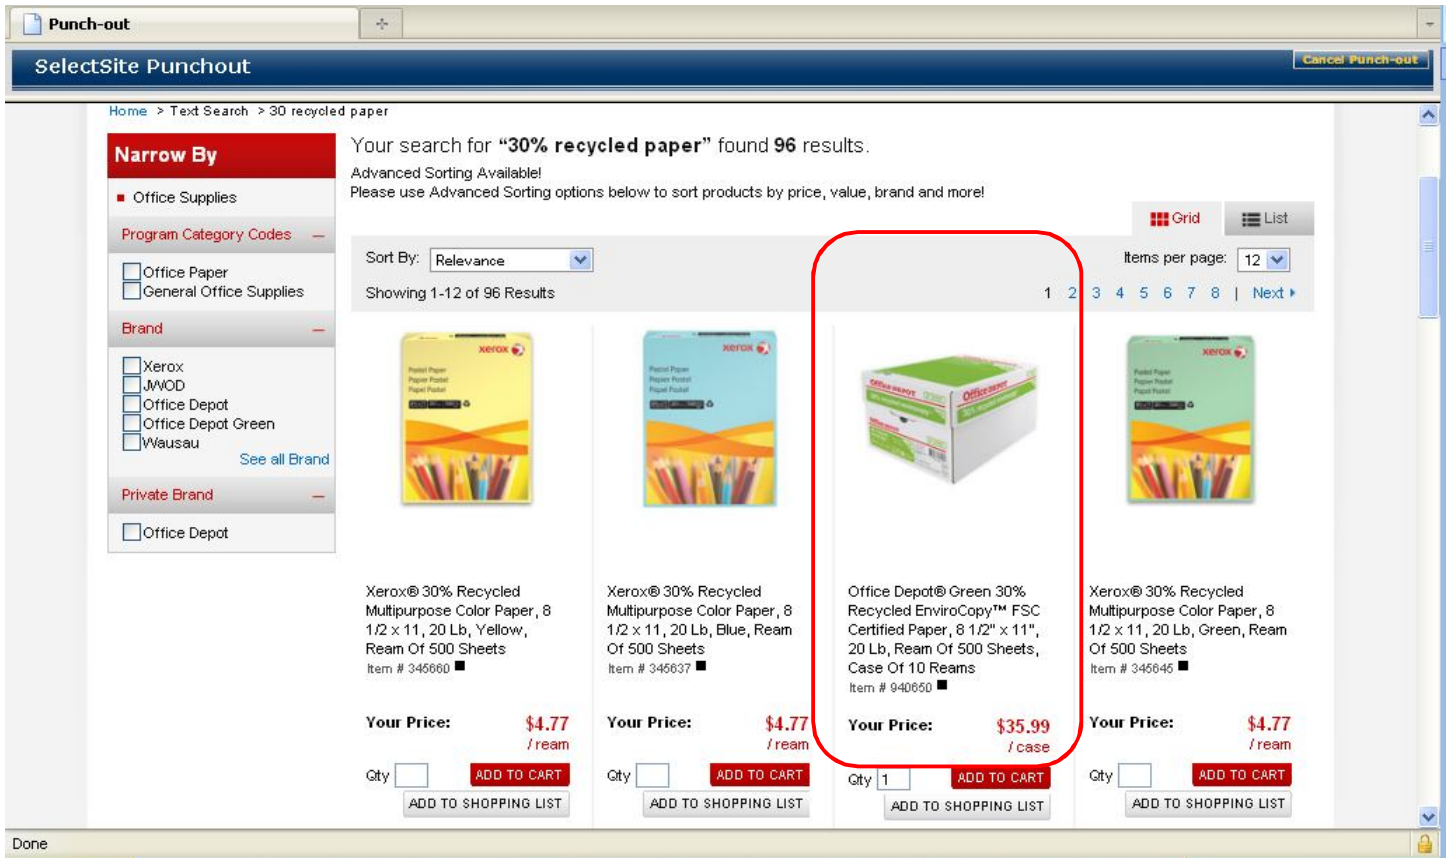

3. Follow the vendor's website instructions to order. In this example you:

- Select the items you want to order.