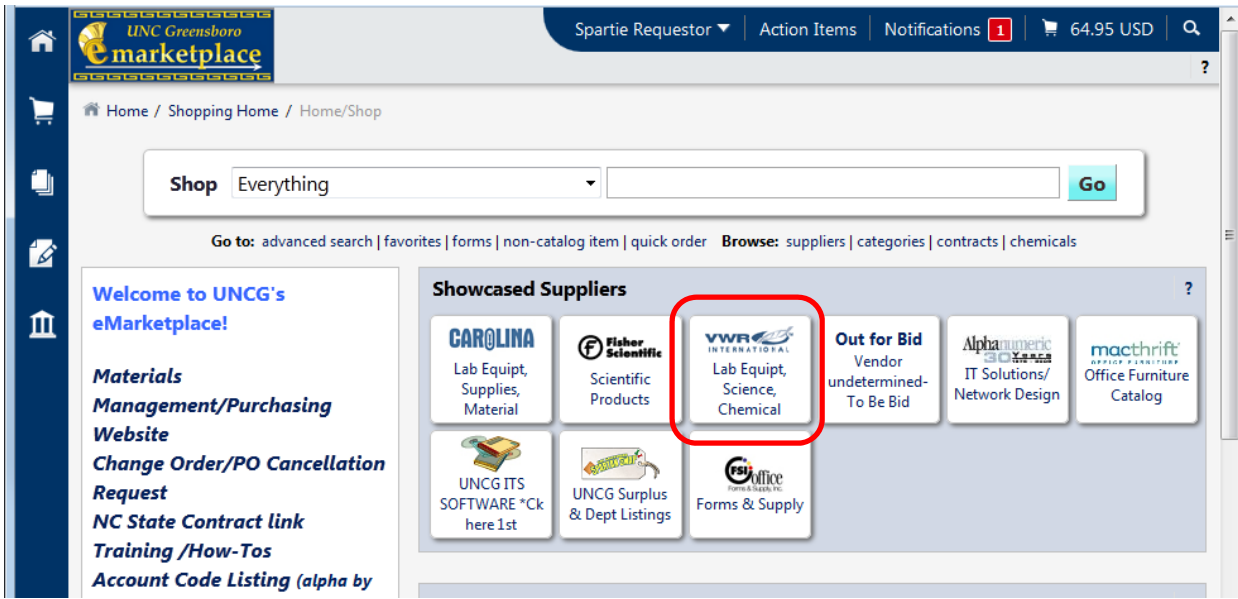

Searching Hosted Catalogs

If you have a list of items that you need to purchase from a specific hosted catalog vendor, you can search for all items without having to return to the home/shop page. In this example, I have a list of supplies that I need to order from VWR.

1. Start by clicking the hosted vendor's logo on the home/shop page.

2. You can either enter your first item here and click Search, or just click Search and filter from there. I choose to just click Search.

3. If you have a part number, enter it in the **Add Keywords** text box and click **Go**. (Example: Part# 14227-912 is a part number for a specific supply and will return only that specific item)

Shop Everything