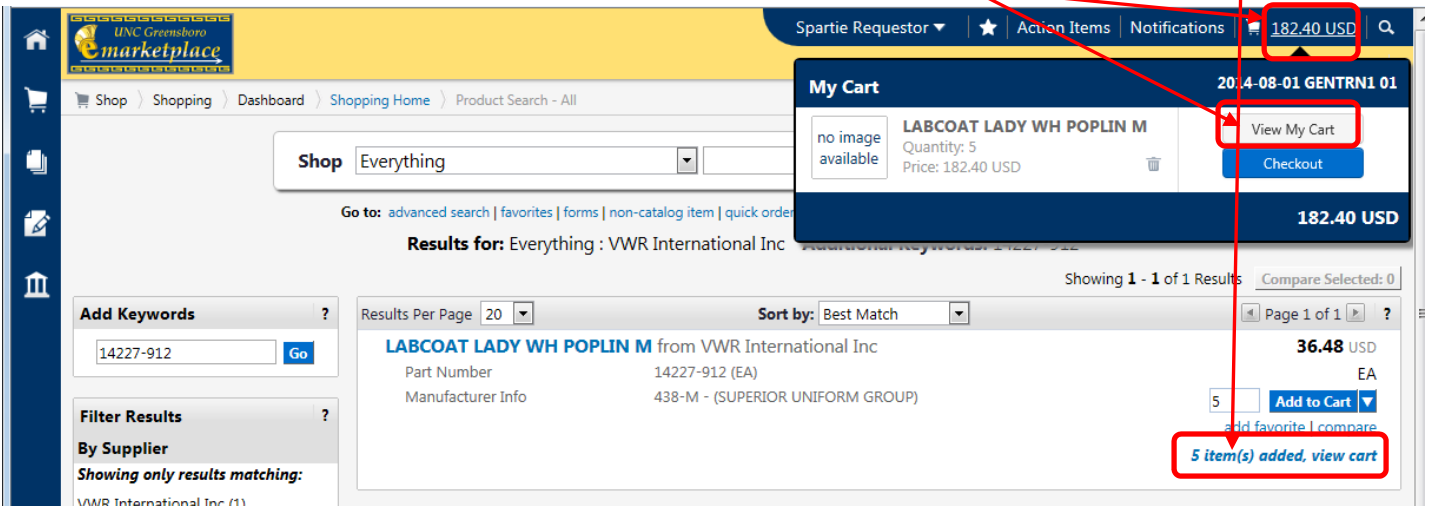

- Continue adding items to your cart by entering either the part number or item name in the **Add Keywords** search box and clicking **Go** as you did beginning with Step 3

- Once you have searched for and added all the items you need to your cart, click the **view cart** link or select your cart from the upper right corner and click **View My Cart**.