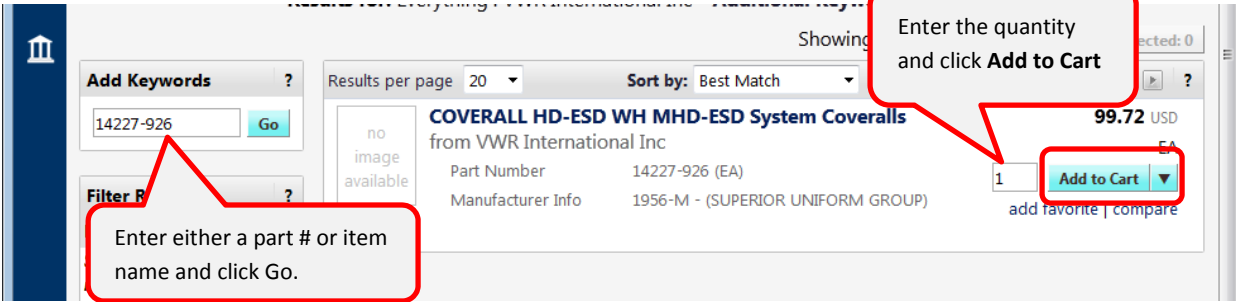

1. Continue adding items to your cart by entering either the part number or item name in the **Add Keywords** search box and clicking **Go** as you did beginning with Step 3