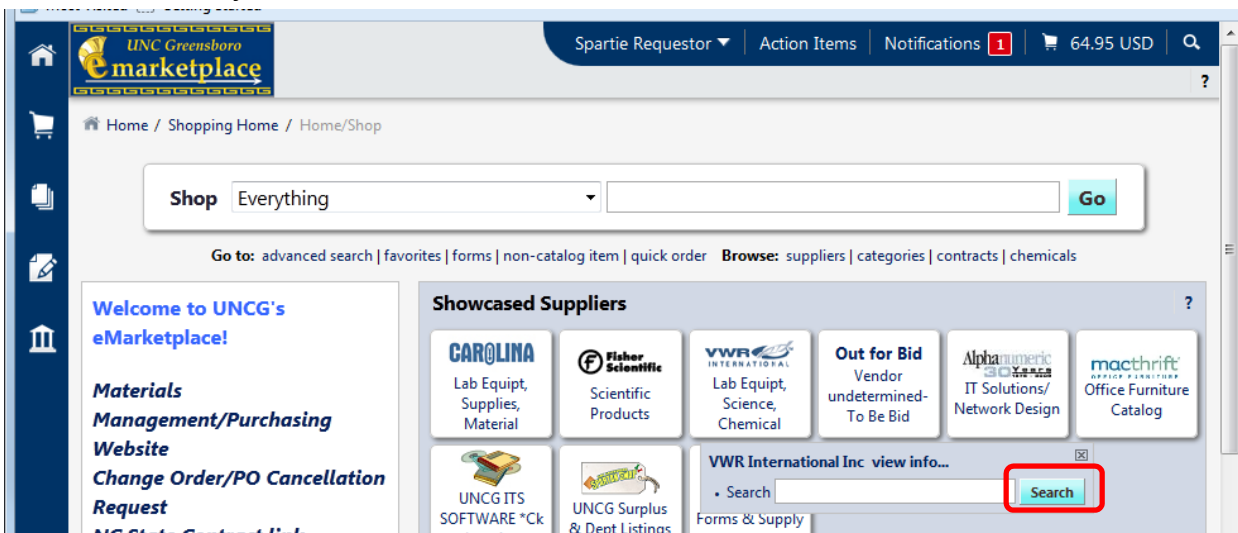

Searching Hosted Catalogs

If you have a list of items that you need to purchase from a specific hosted catalog vendor, you can search for all items without having to return to the home/shop page. In this example, I have a list of supplies that I need to order from VWR.

1. Start by clicking the hosted vendor's logo on the home/shop page.

2. You can either enter your first item here and click Search, or just click Search and filter from there. I choose to just click Search.

3. If you have a part number, enter it in the **Add Keywords** text box and click **Go**. (Example: Part# 14227-912 is a part number for a specific supply and will return only that specific item)

Shop Everything